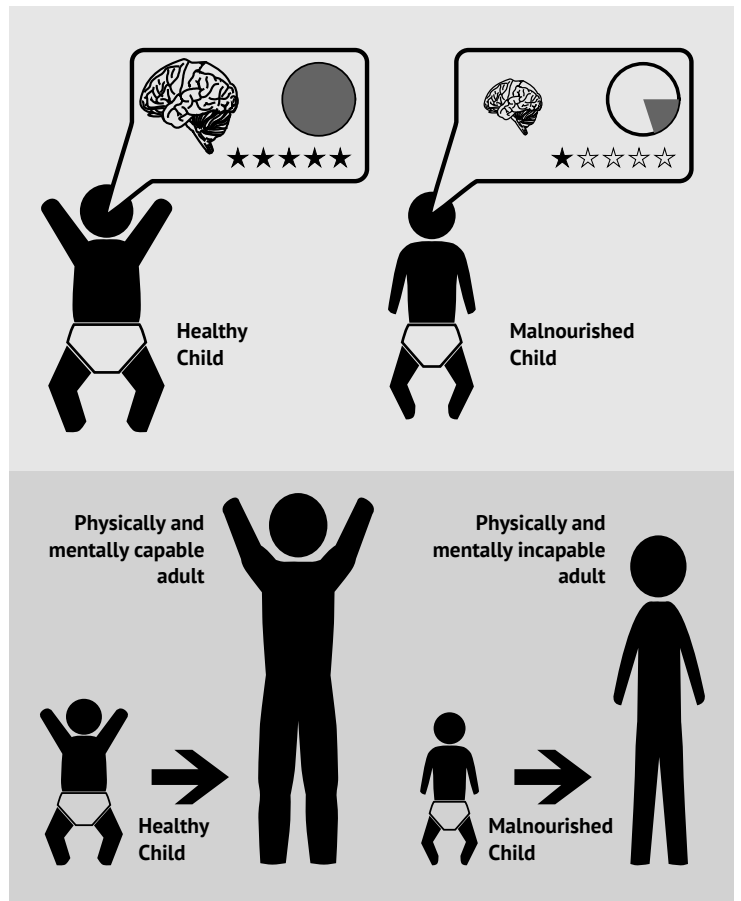

MALNUTRITION

Free Call **1800-425252250**

ANGANWADI

Visualised by

Fields of View

Partners

Share

This flyer is photocopy friendly.
Print/photocopy it and share.