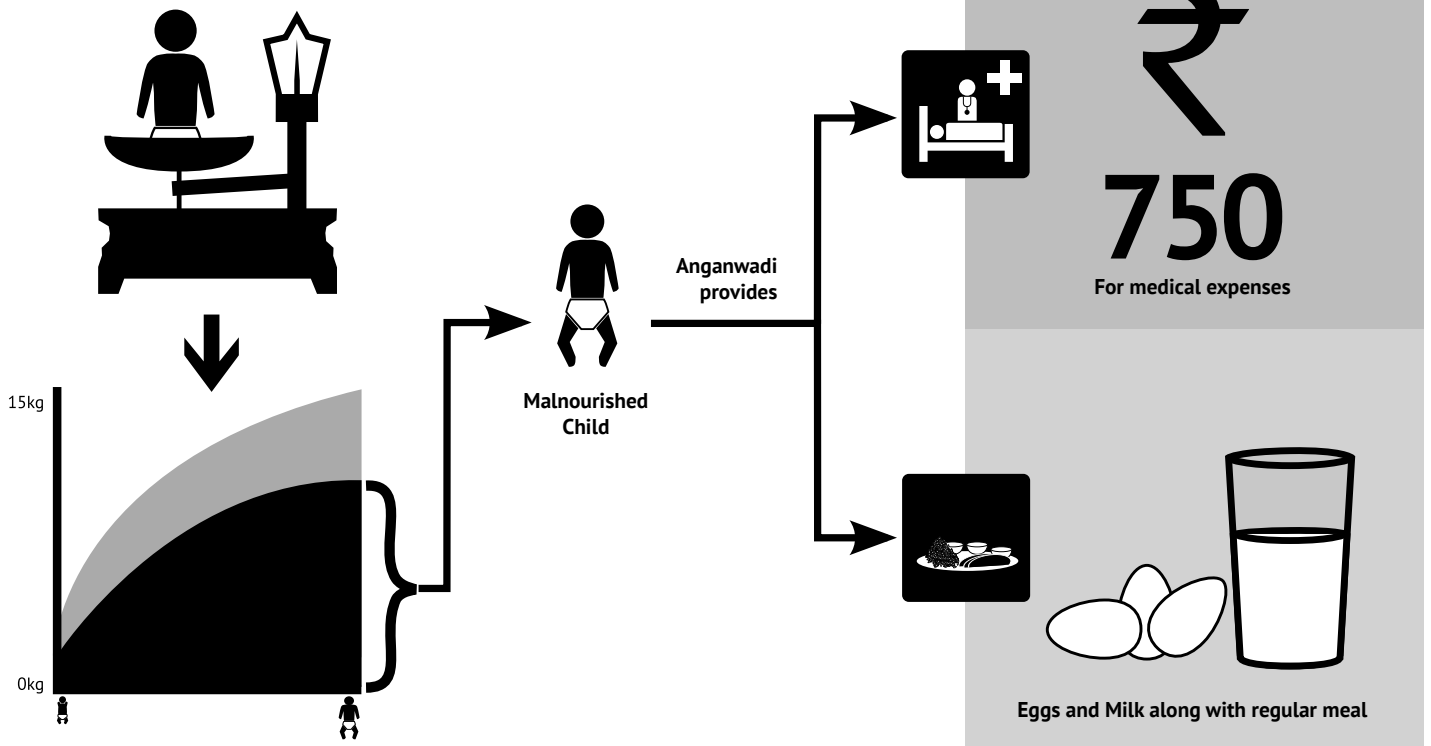

MALNUTRITION

Free Call **1800-425252250**

ANGANWADI

Visualised by

Fields of View

Partners

Share

This flyer is photocopy friendly.
Print/photocopy it and share.