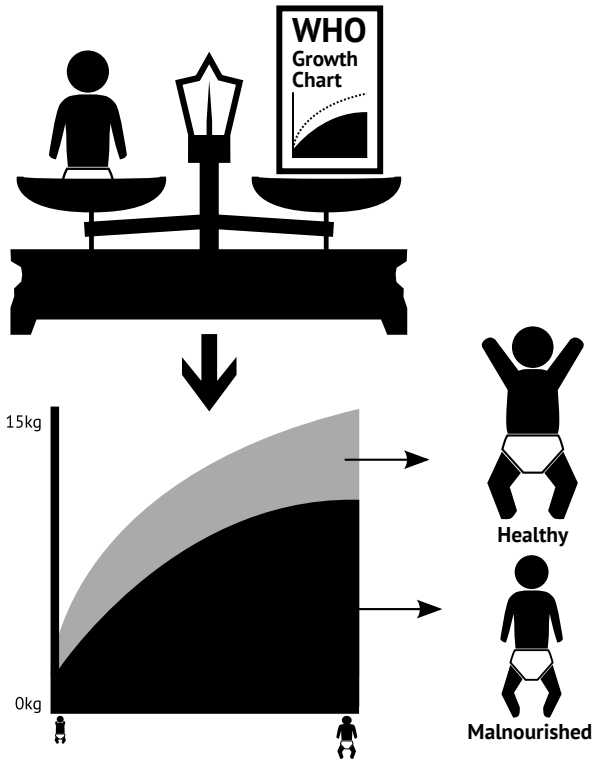

MALNUTRITION

Free Call **1800-425252250**

ANGANWADI

Visualised by

Fields of View

Partners

Share

This flyer is photocopy friendly.
Print/photocopy it and share.